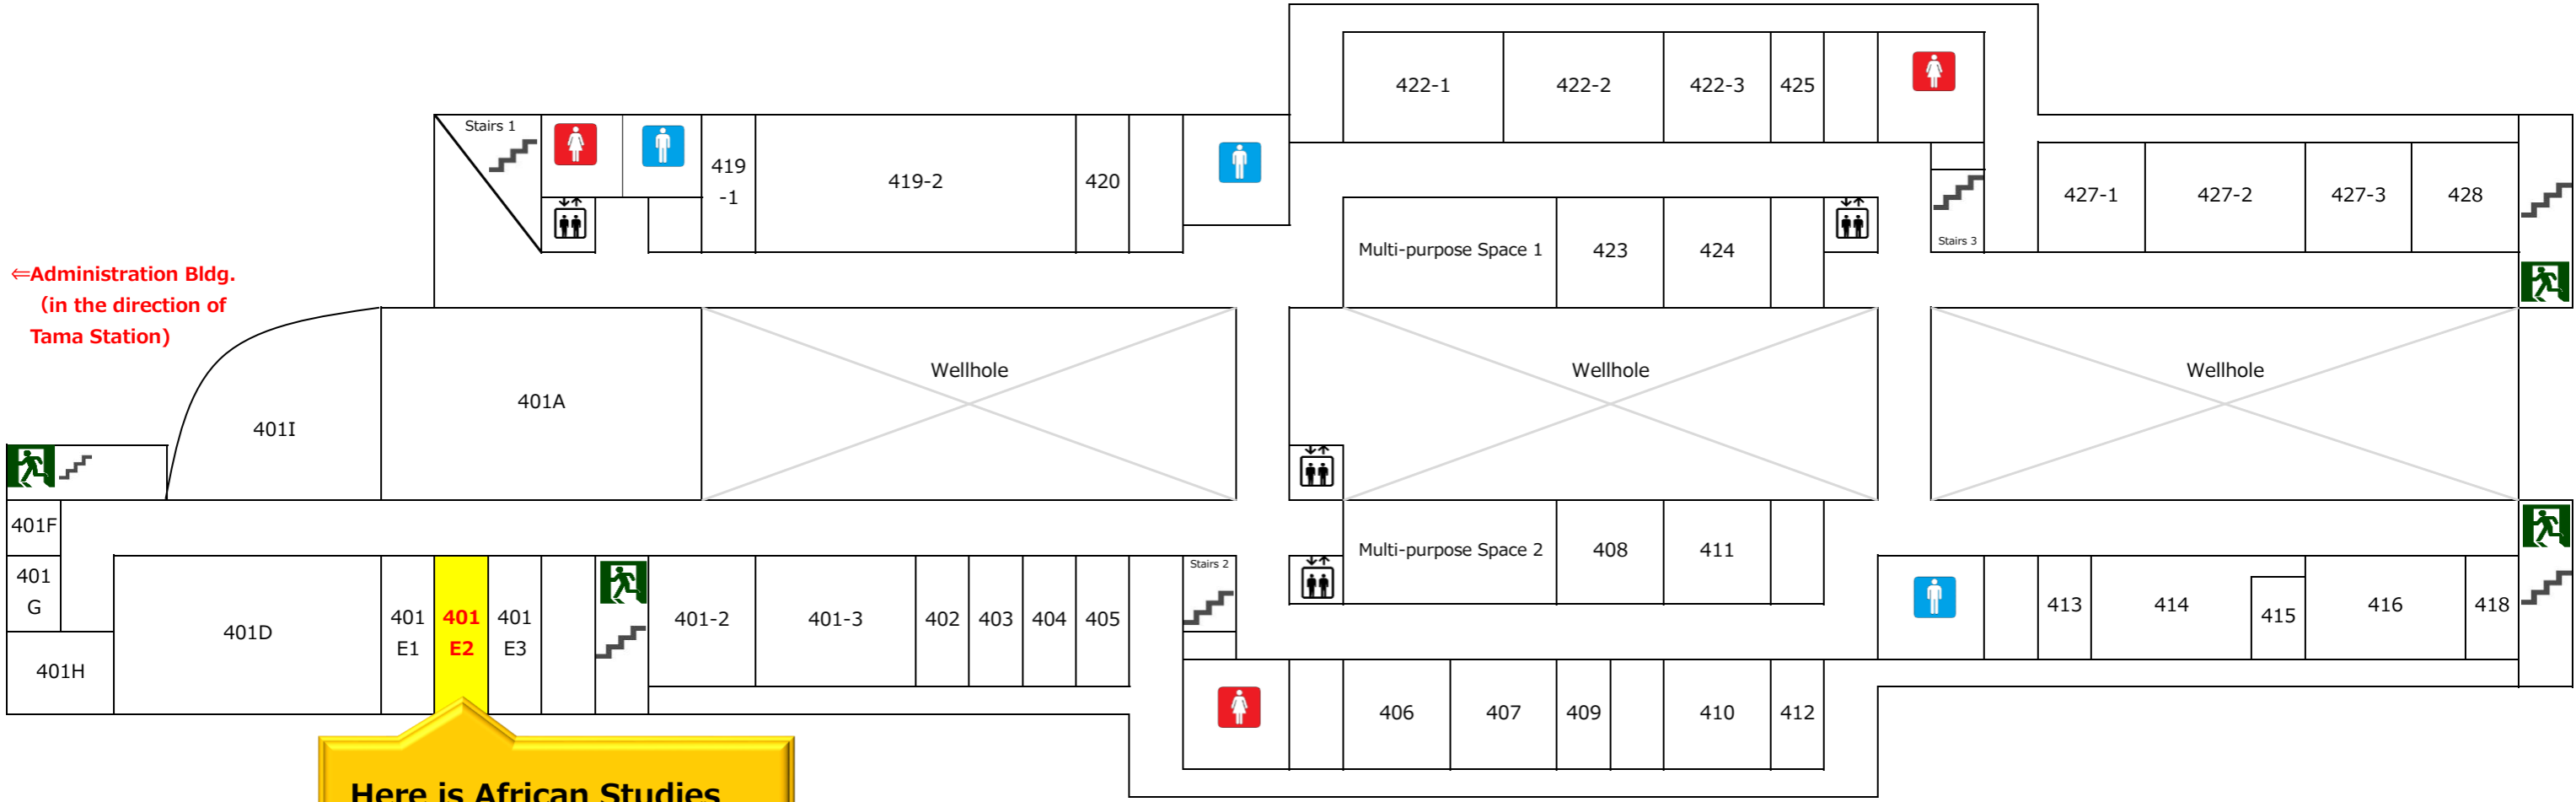

←Administration Bldg.
(in the direction of
Tama Station)

**Here is African Studies
Center - TUFS.**